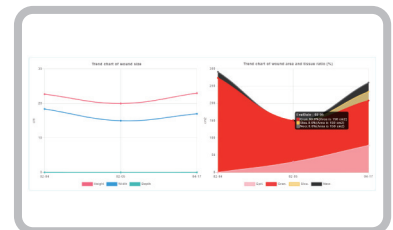

### Color Image Live View

### Capture Button

SW

Recovery Record & Tracking

Service Quality Improved

### Image Processing

- 3D/color image overlay
- Thermal/color image overlay

### Wound Analysis APP

- User interface
- Data integration and upload