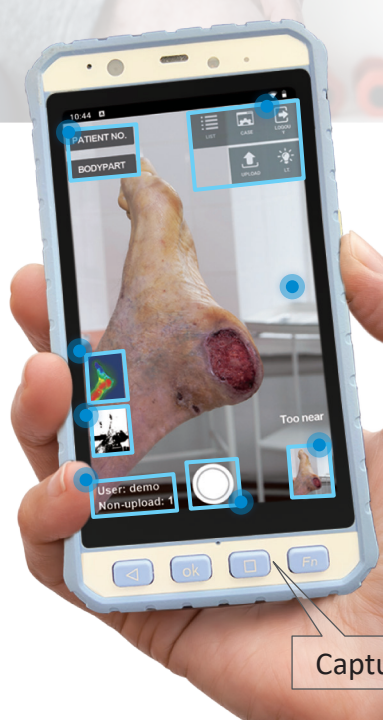

horus
SCOPE

MPD 100

Smart Wound Carer

Software UI

Patient Information

- Patient ID
- Wound location

Thermal Image Live View

3D Image Live View

User Information

- User name
- Non-upload file

Function Bar

- Patient list
- Historical record
- Flashlight
- Logout
- Upload

Color Image Live View

Preview

Capture Button

SW

Recovery Record & Tracking

Service Quality Improved