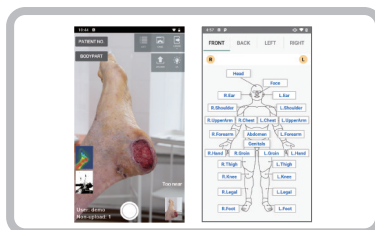

### Color Image Live View

### Preview

### Capture Button

SW

Recovery Record & Tracking

Service Quality Improved

### Wound Analysis APP

- User interface
- Data integration and upload